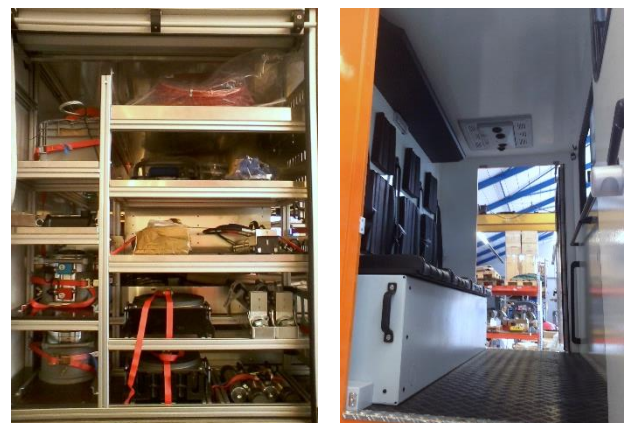

# Box bodies

**GMEINDER  
LOKOMOTIVEN**

**Special superstructures for rescue vehicles**

GMEINDER LOKOMOTIVEN manufacture special superstructures for trucks and Unimogs designed for most challenging and rough applications, e. g. rescue vehicles for fire fighting and civil protection.

We offer box bodies with or without crew cabin, bodies for transportation of rescue equipment as well as for maintenance and service vehicles.

GMEINDER LOKOMOTIVEN is your partner for special superstructures.

We manufacture superstructures for welding vehicles in road/rail operation, engine covers for machines and special vehicles in soundproof versions as well as toolboxes according to your requirements in very robust versions.